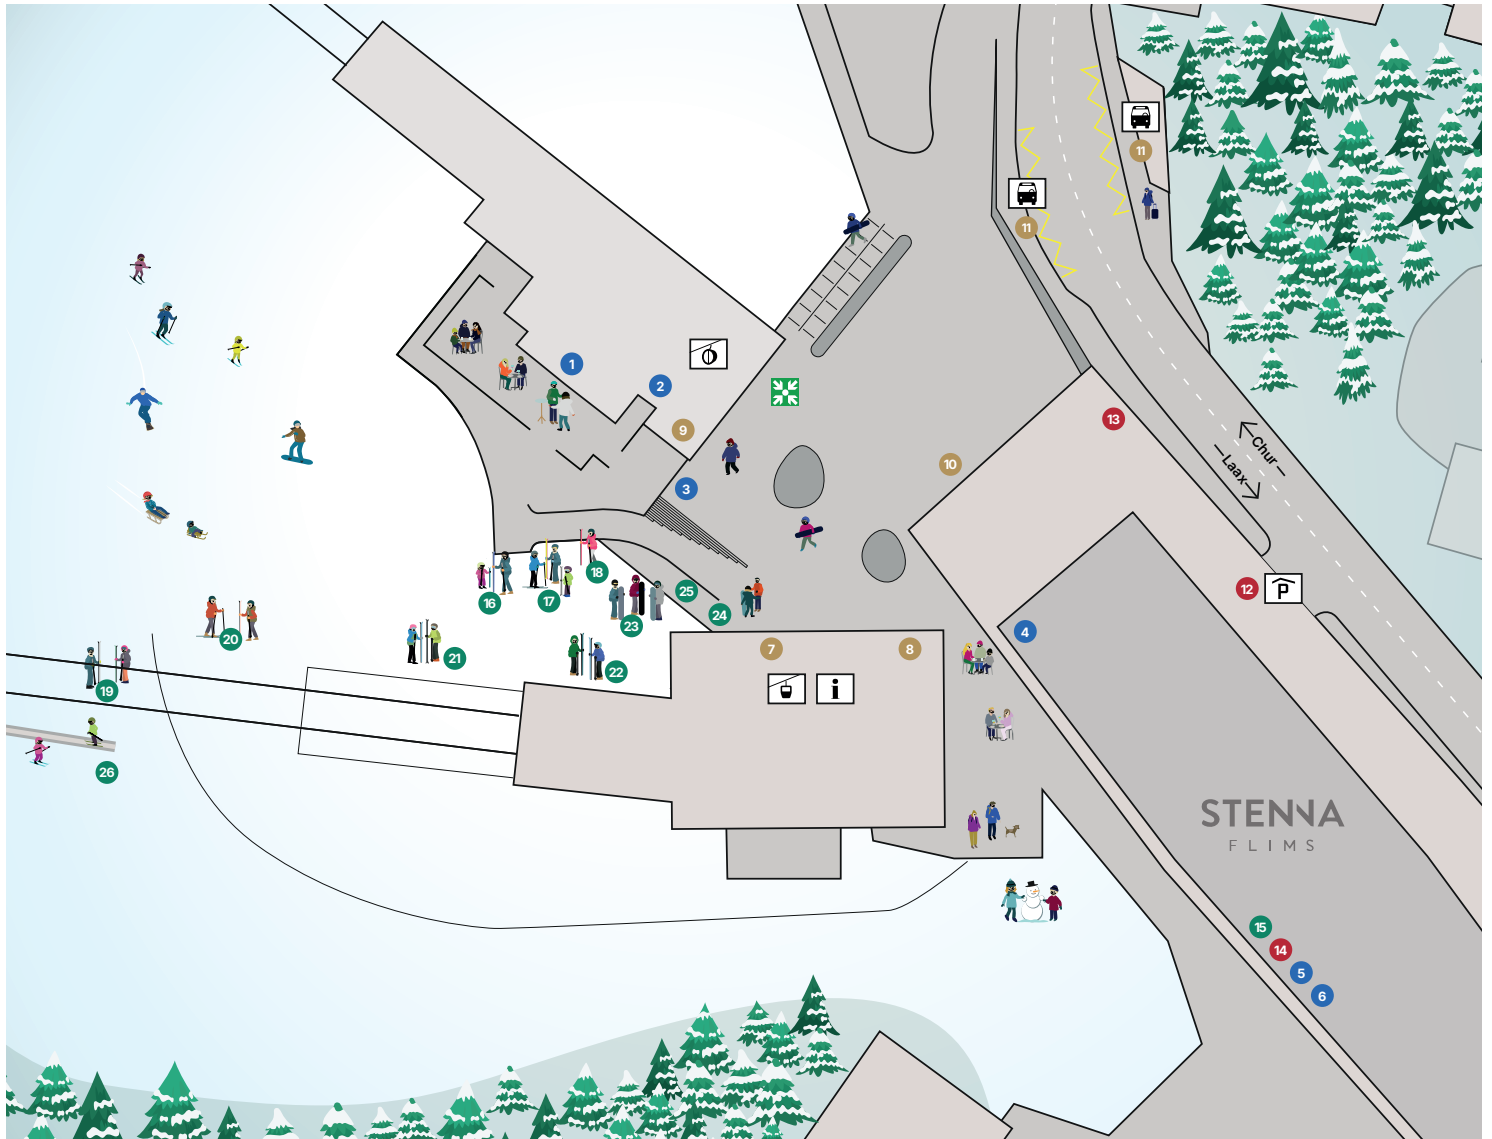

Hier finden Sie Ihren Kurs: Find your course here:

 Sammelplatz bei Notfällen

RESTAURANTS & SHOPS

- 1 Legna Bar
- 2 Food Stand FlemXpress
- 3 LAAX Rental | Burton Store Flims
- 4 Ella
- 5 Stenna Center
- 6 Arztpraxis Stenna

TRANSPORT & SERVICES

- 7 Info/Tickets/Kassen
- 8 Eingang Arena Express
- 9 Eingang Flem X
- 10 Ortsbus Flims
- 11 Postauto Station

ZUGÄNGE & TIEFGARAGE

- 12 Parking Stenna
- 13 Treppe Postauto Station
- 14 Ausgang Stenna Center

LAAX SCHOOL

- 15 Freestyle Academy Kids
- 16 Meetingpoint Ski | Beginner
- 17 Meetingpoint Ski | Blau 1
- 18 Meetingpoint Ski | Blau 2
- 19 Meetingpoint Ski | Blau 3
- 20 Meetingpoint Ski | Blau 4
- 21 Meetingpoint Ski | Rot 1, Rot 2, Rot 3, Rot 4
- 22 Meetingpoint Ski | Schwarz, Freestyle, Freeride, Race,
- 23 Meetingpoint Snowboard | Level 1, 1+, 2, 3, Allmountain, Freestyle
- 24 Meetingpoint Privat | Ski, Langlauf, Snowboard
- 25 Office LAAX School
- 26 Meetingpoint Schnee Kindergarten