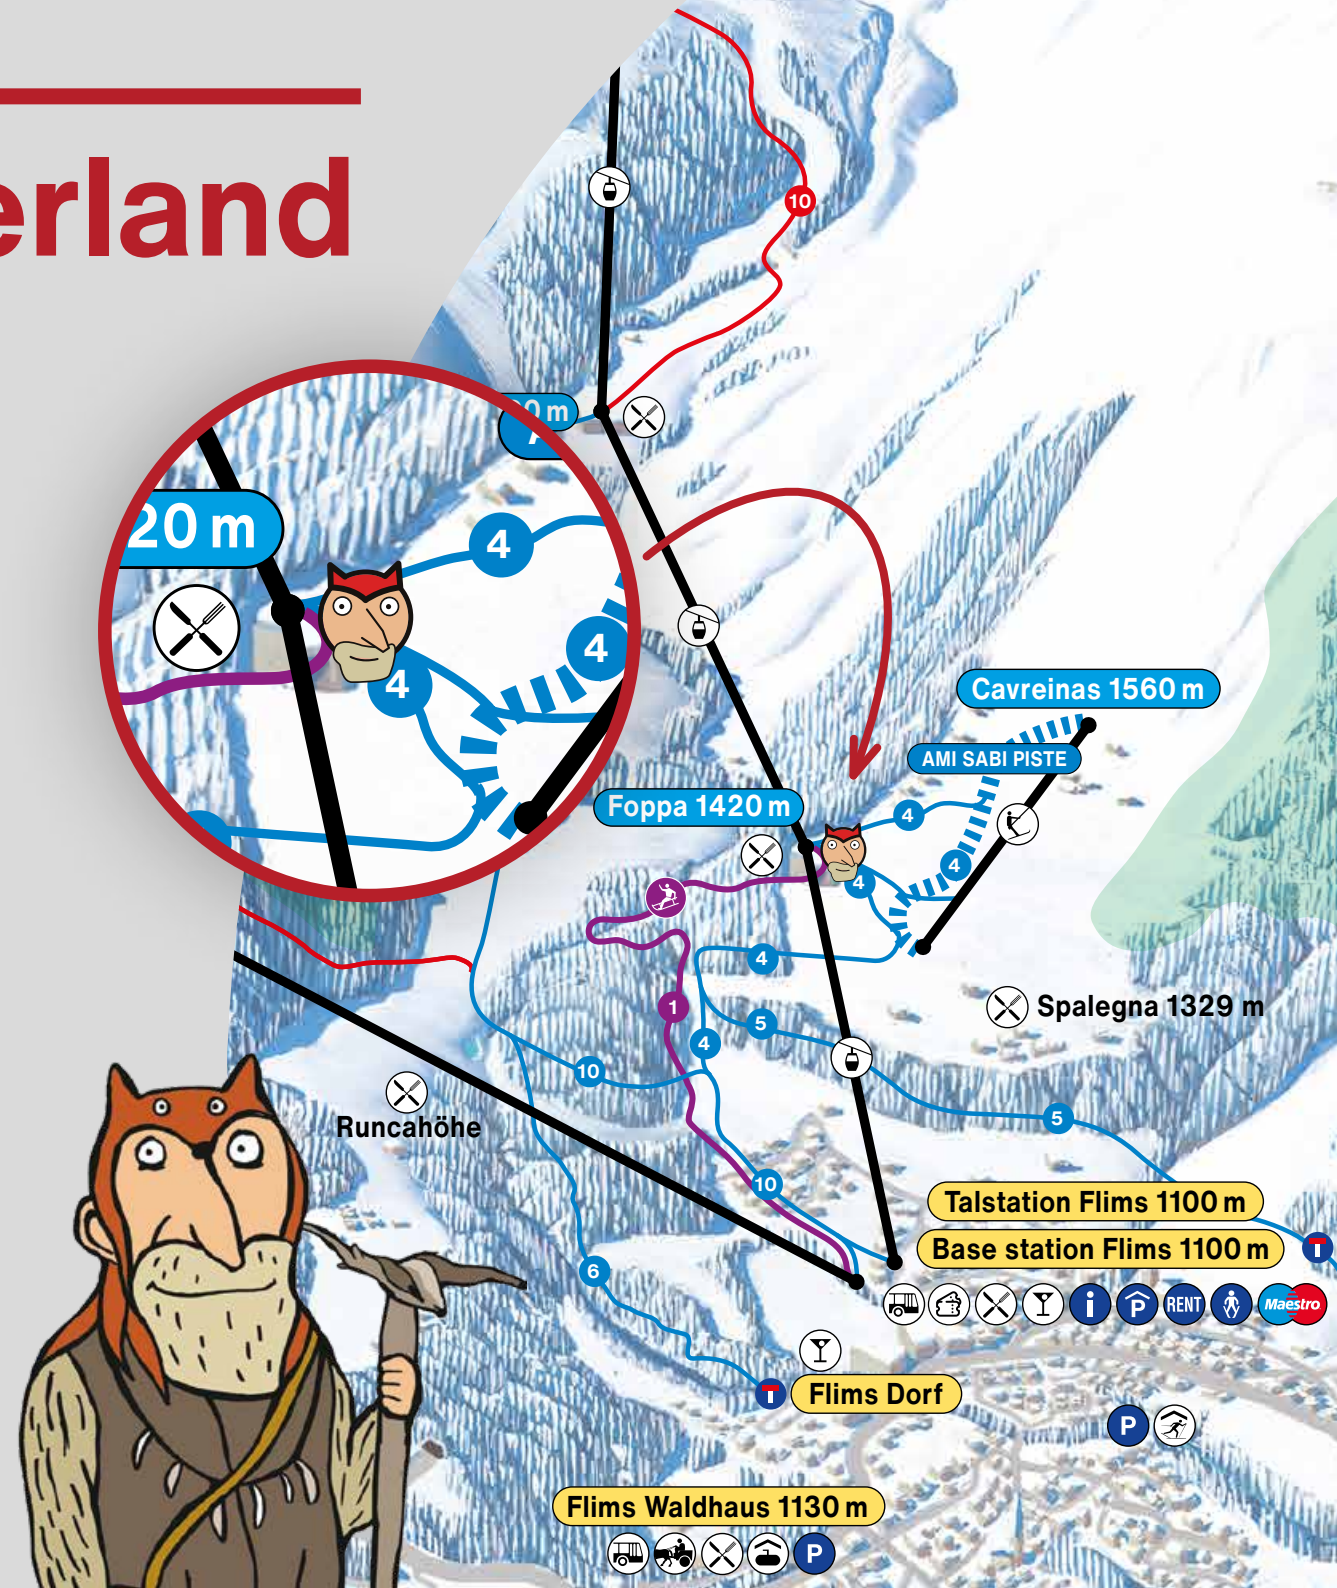

Snow Wonderland Flims

Dear Guests,

We are excited to introduce the new Snow Wonderland in Flims! Starting in the winter season 2024/2025, the Snow Wonderland will be located at Foppa, and the previous location at the Flims valley station will no longer be in operation.

On the next page, you will find the most important information about meeting points and times for group lessons, private lessons, and the snow kindergarten.

We wish all our guests a wonderful and relaxing stay in Flims Laax!

Best regards,
LAAX School